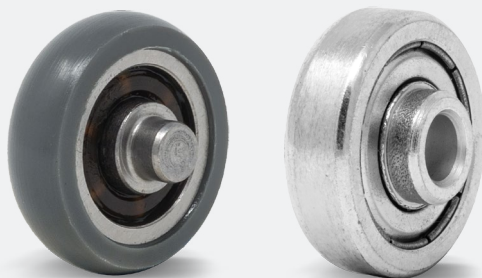

SLIDING WINDOWS FOR BALCONIES AND TERRACES

From the single bearing to integrated solutions (carriage and related accessories such as stoppers, adapters, etc.), OMET Systems in Motion products provide windows and doors for balconies and terraces with a perfect closing seal and exceptional comfort, thanks to the extreme fluidity and easy maneuverability.

Dal singolo cuscinetto alle soluzioni integrate (carrellino e relativi accessori, quali stopper, adattatori, etc.), i prodotti OMET Systems in Motion garantiscono alle vetrate scorrevoli per balconi una perfetta tenuta in chiusura e un comfort d'eccezione, grazie all'estrema scorrevolezza e alla facile manovrabilità.

One of the critical factors which fluidity is based on is the grease content of the bearings: OMET promotes specific studies on these aspects to minimize the risk of blocking in any weather condition.

The bearings can be treated with different surface finishes (galvanizing, zinc-tropicalization and burnishing). The carriages are made of galvanized steel, plastic and aluminium and zinc alloy castings, and are assembled with the most suitable bearings. OMET products and accessories are applicable on aluminium and PVC structures.