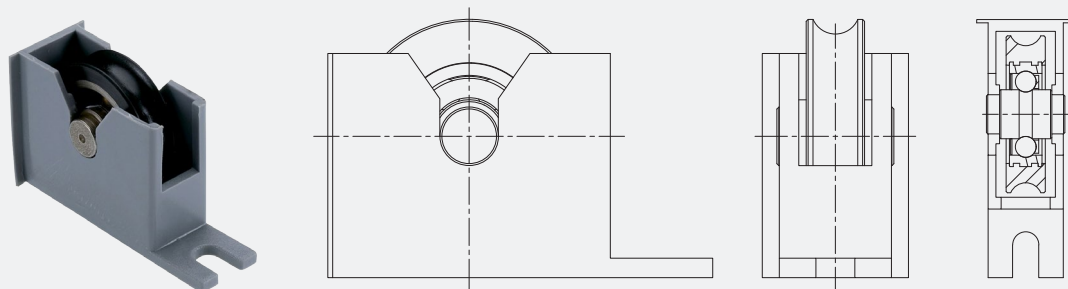

SOME EXAMPLES OF OUR PRODUCTION

Our technical office is at your disposal to work out a customized solution.
Il nostro ufficio tecnico è a disposizione per studiare la soluzione "su misura" per le vostre esigenze.

OMET Srl
Systems in Motion
Via Casnedi, 96
23868 Valmadrera (LC), Italy
Tel: +39 0341 367513
Fax: +39 0341 284466
Email: omet-c@omet.it
Web: systems.omet.com